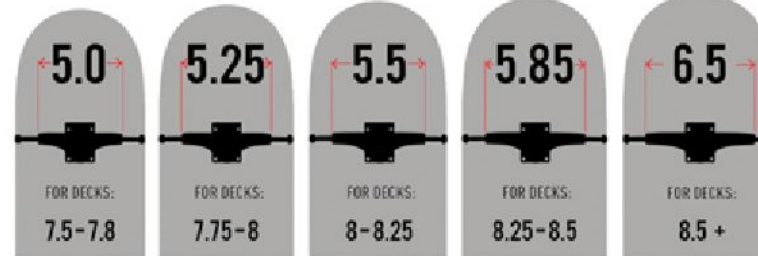

THEEVE SIZINGS

CSX 55mm 

355g 370g 375g 380g 415g

	HANGER	AXLE	KINGPIN	BASEPLATE
TITANIUM				
STEEL		▼	▼	
CASTALLOY	▼			▼

T/MX 55mm 

325g 330g 335g 345g 370g

	HANGER	AXLE	KINGPIN	BASEPLATE
TITANIUM		▼		
STEEL			▼	
CASTALLOY	▼			▼

T/KING 55mm 

315g 310g 320g 330g 355g

	HANGER	AXLE	KINGPIN	BASEPLATE
TITANIUM		▼		
STEEL			▼	
CASTALLOY	▼			▼

T/H 55mm 

280g 290g 295g 305g N/A

	HANGER	AXLE	KINGPIN	BASEPLATE
TITANIUM	▼	▼		
STEEL			▼	
CASTALLOY				▼